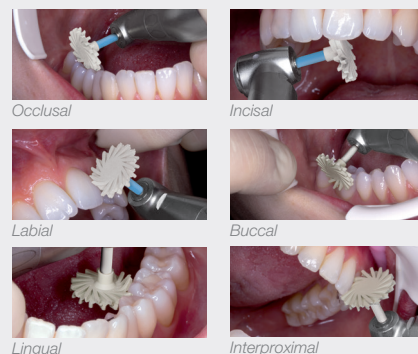

Time-saving

- > 2 steps (instead of 4)
- > Use without polishing paste

Natural looking result

Reduced risk of microbial contamination:

- > Single use instrument

Simplified protocol

Twist
Anterior restorations

Brush
Posterior restorations

Also available

Cup
Lingual and palatal surfaces of anterior restorations, posterior cusps, proximal lines and angles.

Flame
Fissures, occlusal reliefs and cervical area.

Lens
Vestibular surface of incisors, composite surfaces, incisal angles and interproximal areas