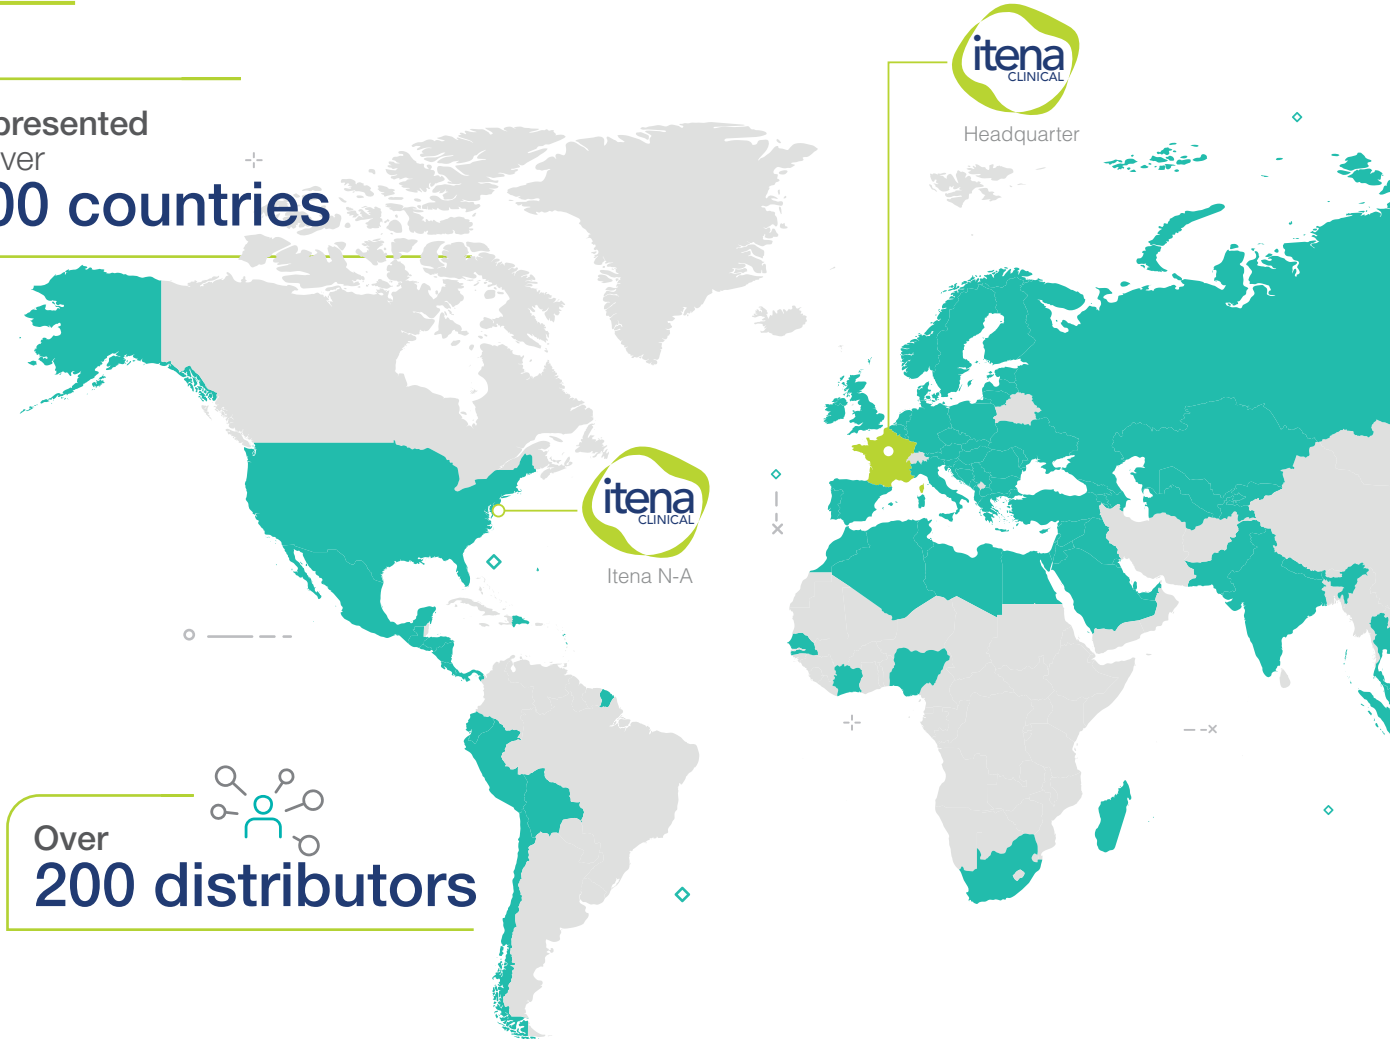

We are ALL Itena Clinical.

Let's continuously develop, work hard, and enhance the daily practice that have the power to transform lives.

OLIVIER LAFARGE
Itena Clinical CEO

Our mission & value

French company specializing in dental medical devices since 2003 known and renowned **worldwide** for the **quality and reliability** of its products.

2 Itena's products used every min

Represented
in over
100 countries

Over
200 distributors

ute worldwide

Listen to your needs
and anticipate your
expectations

Develop our partnerships
with healthcare professionals
& universities